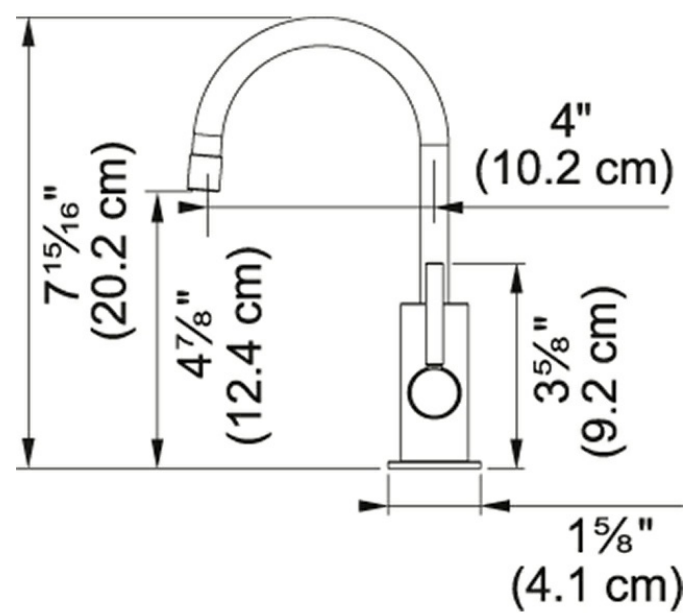

## DW16080 Satin Nickel

A truly successful design that is not only visually impressive but also sets new standards in terms of usability. The pull-down spray fits perfectly in your hand and the switch between full and needle spray can be operated intuitively – a perfect combination of design, ergonomics, and functionality.

Product Picture

Technical Drawing

Product Information

Version	Cold Water Dispenser
Flow Rate	0.5 gpm
Spray Type	Stream
Faucet Operation	Side Lever
Spout Swivel Range	360 °
Where to buy	Showroom
Countertop hole diameter	32